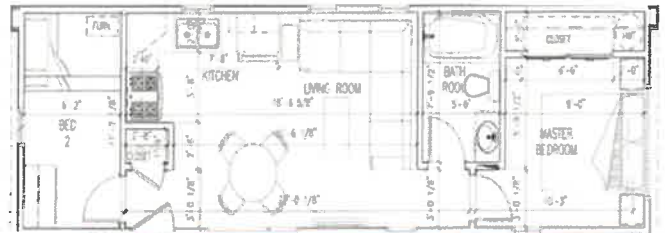

PROCTOR

FOR SALE

\$99,900 +HST

Finance Available/ 20% down/ \$ 289 Biweekly
Includes Siting

PROCTOR FLOOR PLAN

FEATURES

- 489sq.ft (12ft x 40ft)
- Fully Furnished
- Sleeps 6
- Modern Contemporary build
- Full size stainless steel appliances
- USB charging outlets
- Quartz Countertops
- Large Second Bedroom