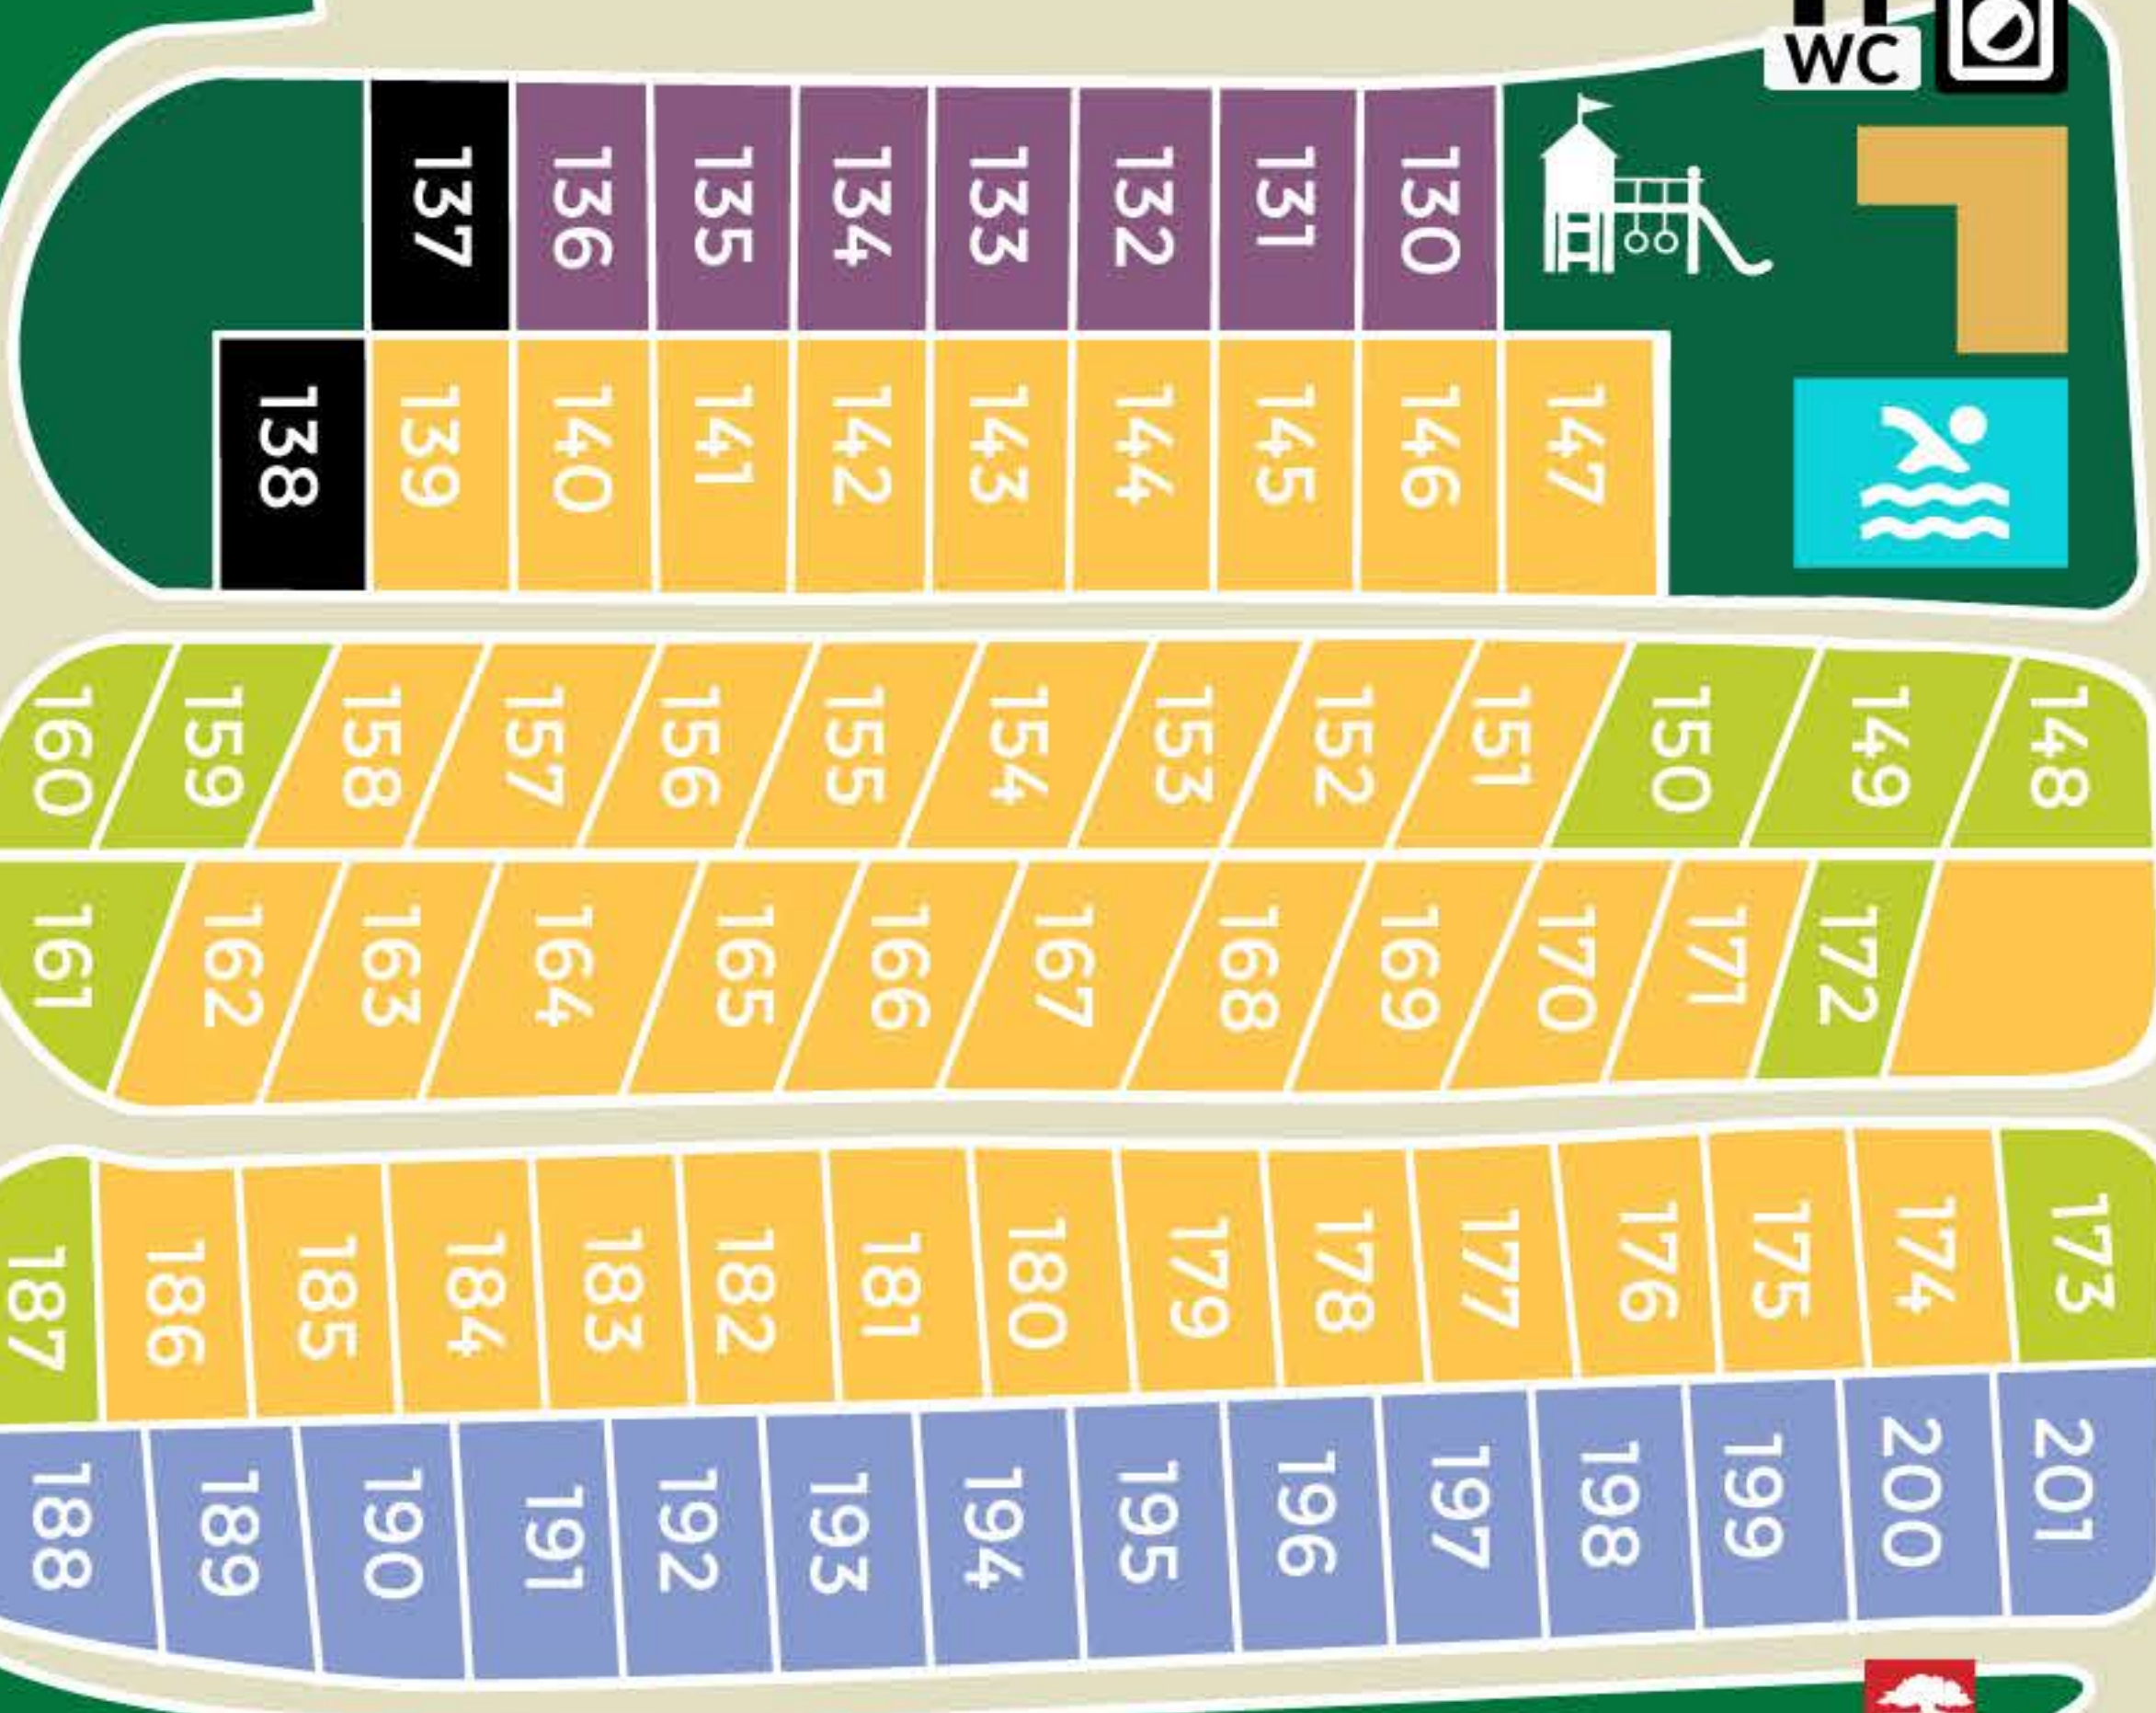

ROCHESTER PLACE

GOLF CLUB & RESORT

	Renaissance	\$4250
	Royale	\$4250
	Island View	\$4250
	Park View ...	\$4750
	Legacy 1	\$4250
	Legacy 2	\$5050
	Golf View 1	\$6750
	Golf View 2	\$7250
	\$4250
	\$5050
	\$6250
	\$6500
	\$6750
	\$7250
	not available.....	\$8000

NEW exclusive waterfront sites. COMING SOON!

GOLF COURSE

FIELD PLAY ZONE

HORSE SHOE PITS

REC HALL

WASHROOM & LAUNDRY

PEDAL BOAT RENTALS

BOAT LAUNCH

PROSHOP RED TREE GRILL

RECYCLING & GARBAGE

WEST CANAL TO LAKE ST. CLAIR

EXCLUSIVE NEW SITES UNDER CONSTRUCTION WITH WATER ACCESS

RECYCLING & GARBAGE

BOAT TRAILER STORAGE

GATES

DEERBROOK

ENTRANCE TO GOLF COURSE, PROSHOP & RESTAURANT

ENTRANCE TO RESORT

WELCOME OFFICE & SUPPLIES